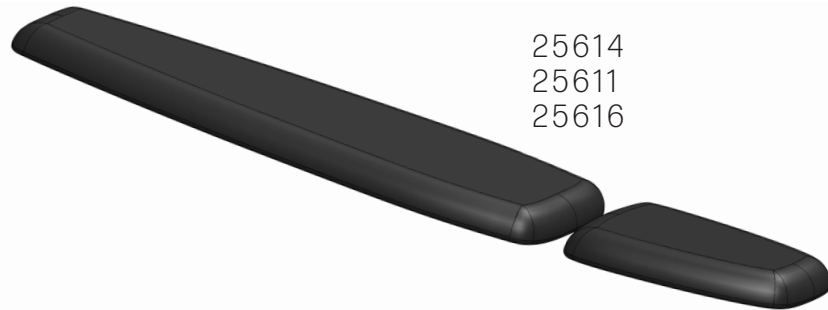

WeightBench

HOLM & POLSTER
CENTER BEAM & UPHOLSTERY

25614
25611
25616