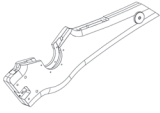

NOHRD

NOHRD Bike / V2

Bedienungsanleitung

Owner's Manual

▲
NOHRD

Serial-No.

↕

Dimensions
117 x 113 x 60 cm

📏

Weight
60 kg

👤

Max. User Weight
200 kg

📦

Packages
2

ASSEMBLY AND OPERATING VIDEOS - PLEASE SCAN QR CODE
<https://www.nohrd.com/nohrd-bike/start>

A 1x

B 1x

C 1x 22996

D 1x 22995

E 1x 22626

F 1x

G 1x 22810

H 1x

I 1x 22505